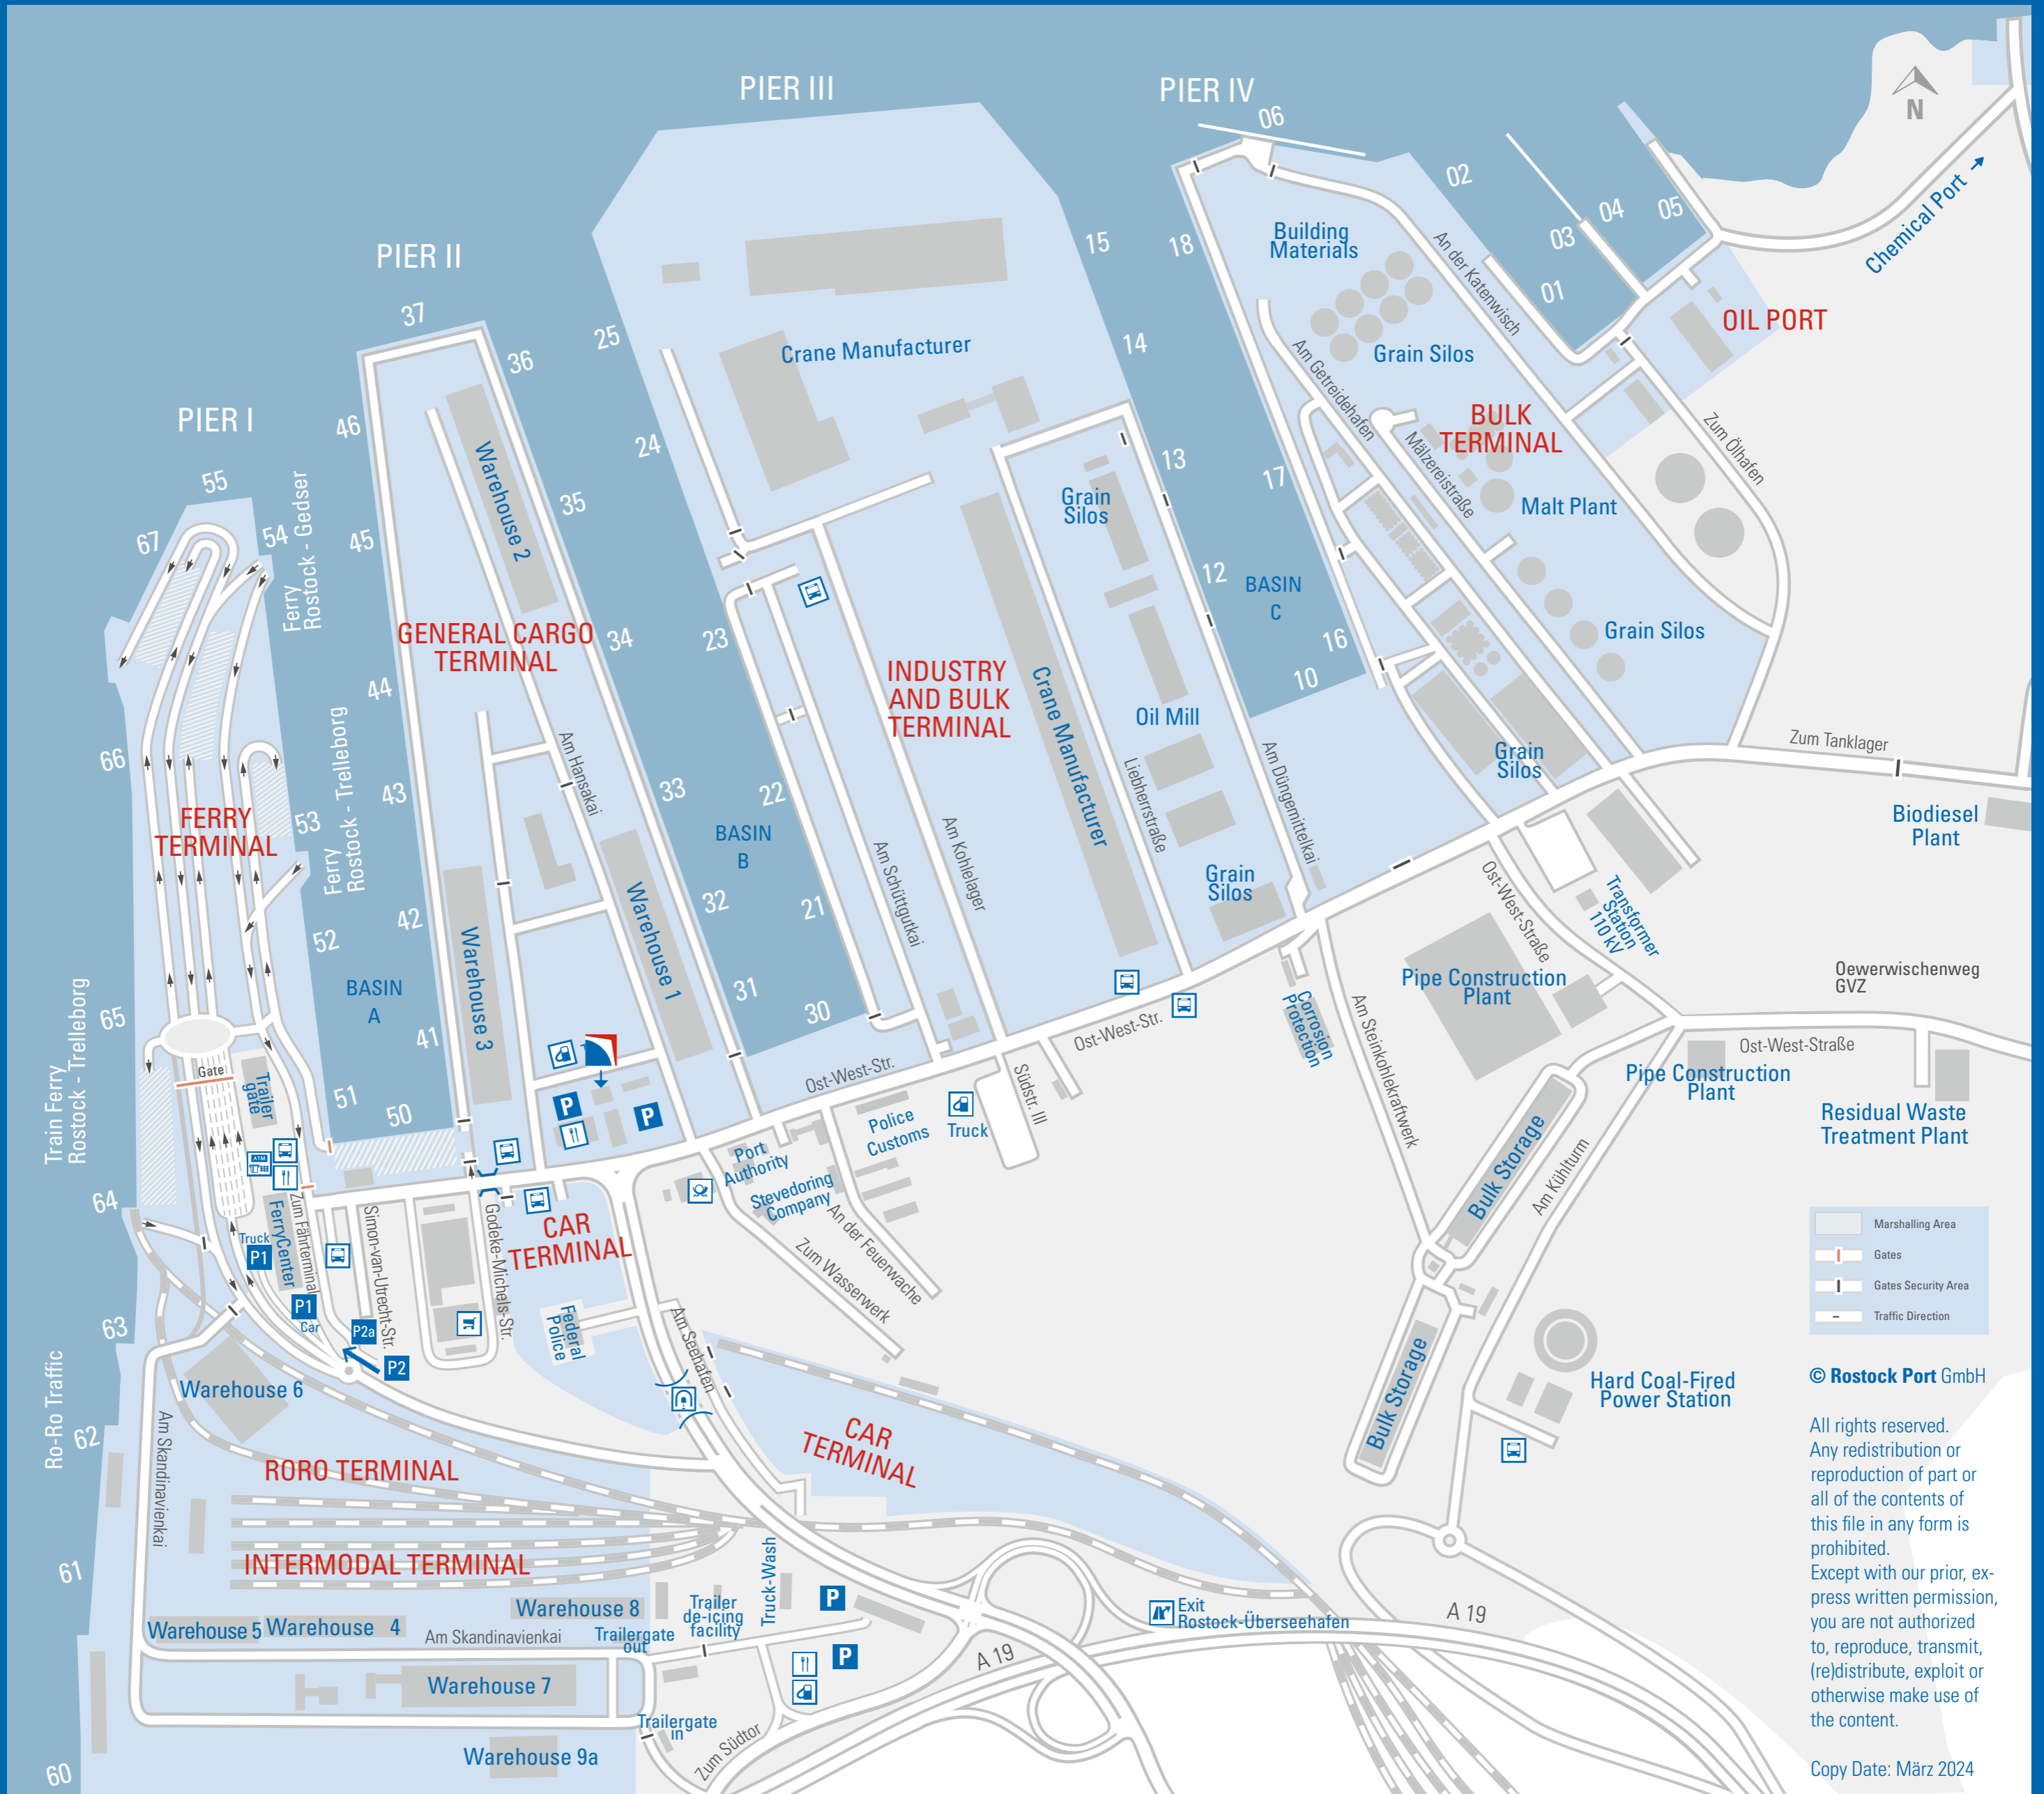

# Port Map Rostock Port

- Marshalling Area
- Gates
- Gates Security Area
- Traffic Direction

© Rostock Port GmbH

All rights reserved. Any redistribution or reproduction of part or all of the contents of this file in any form is prohibited. Except with our prior, express written permission, you are not authorized to, reproduce, transmit, (re)distribute, exploit or otherwise make use of the content.